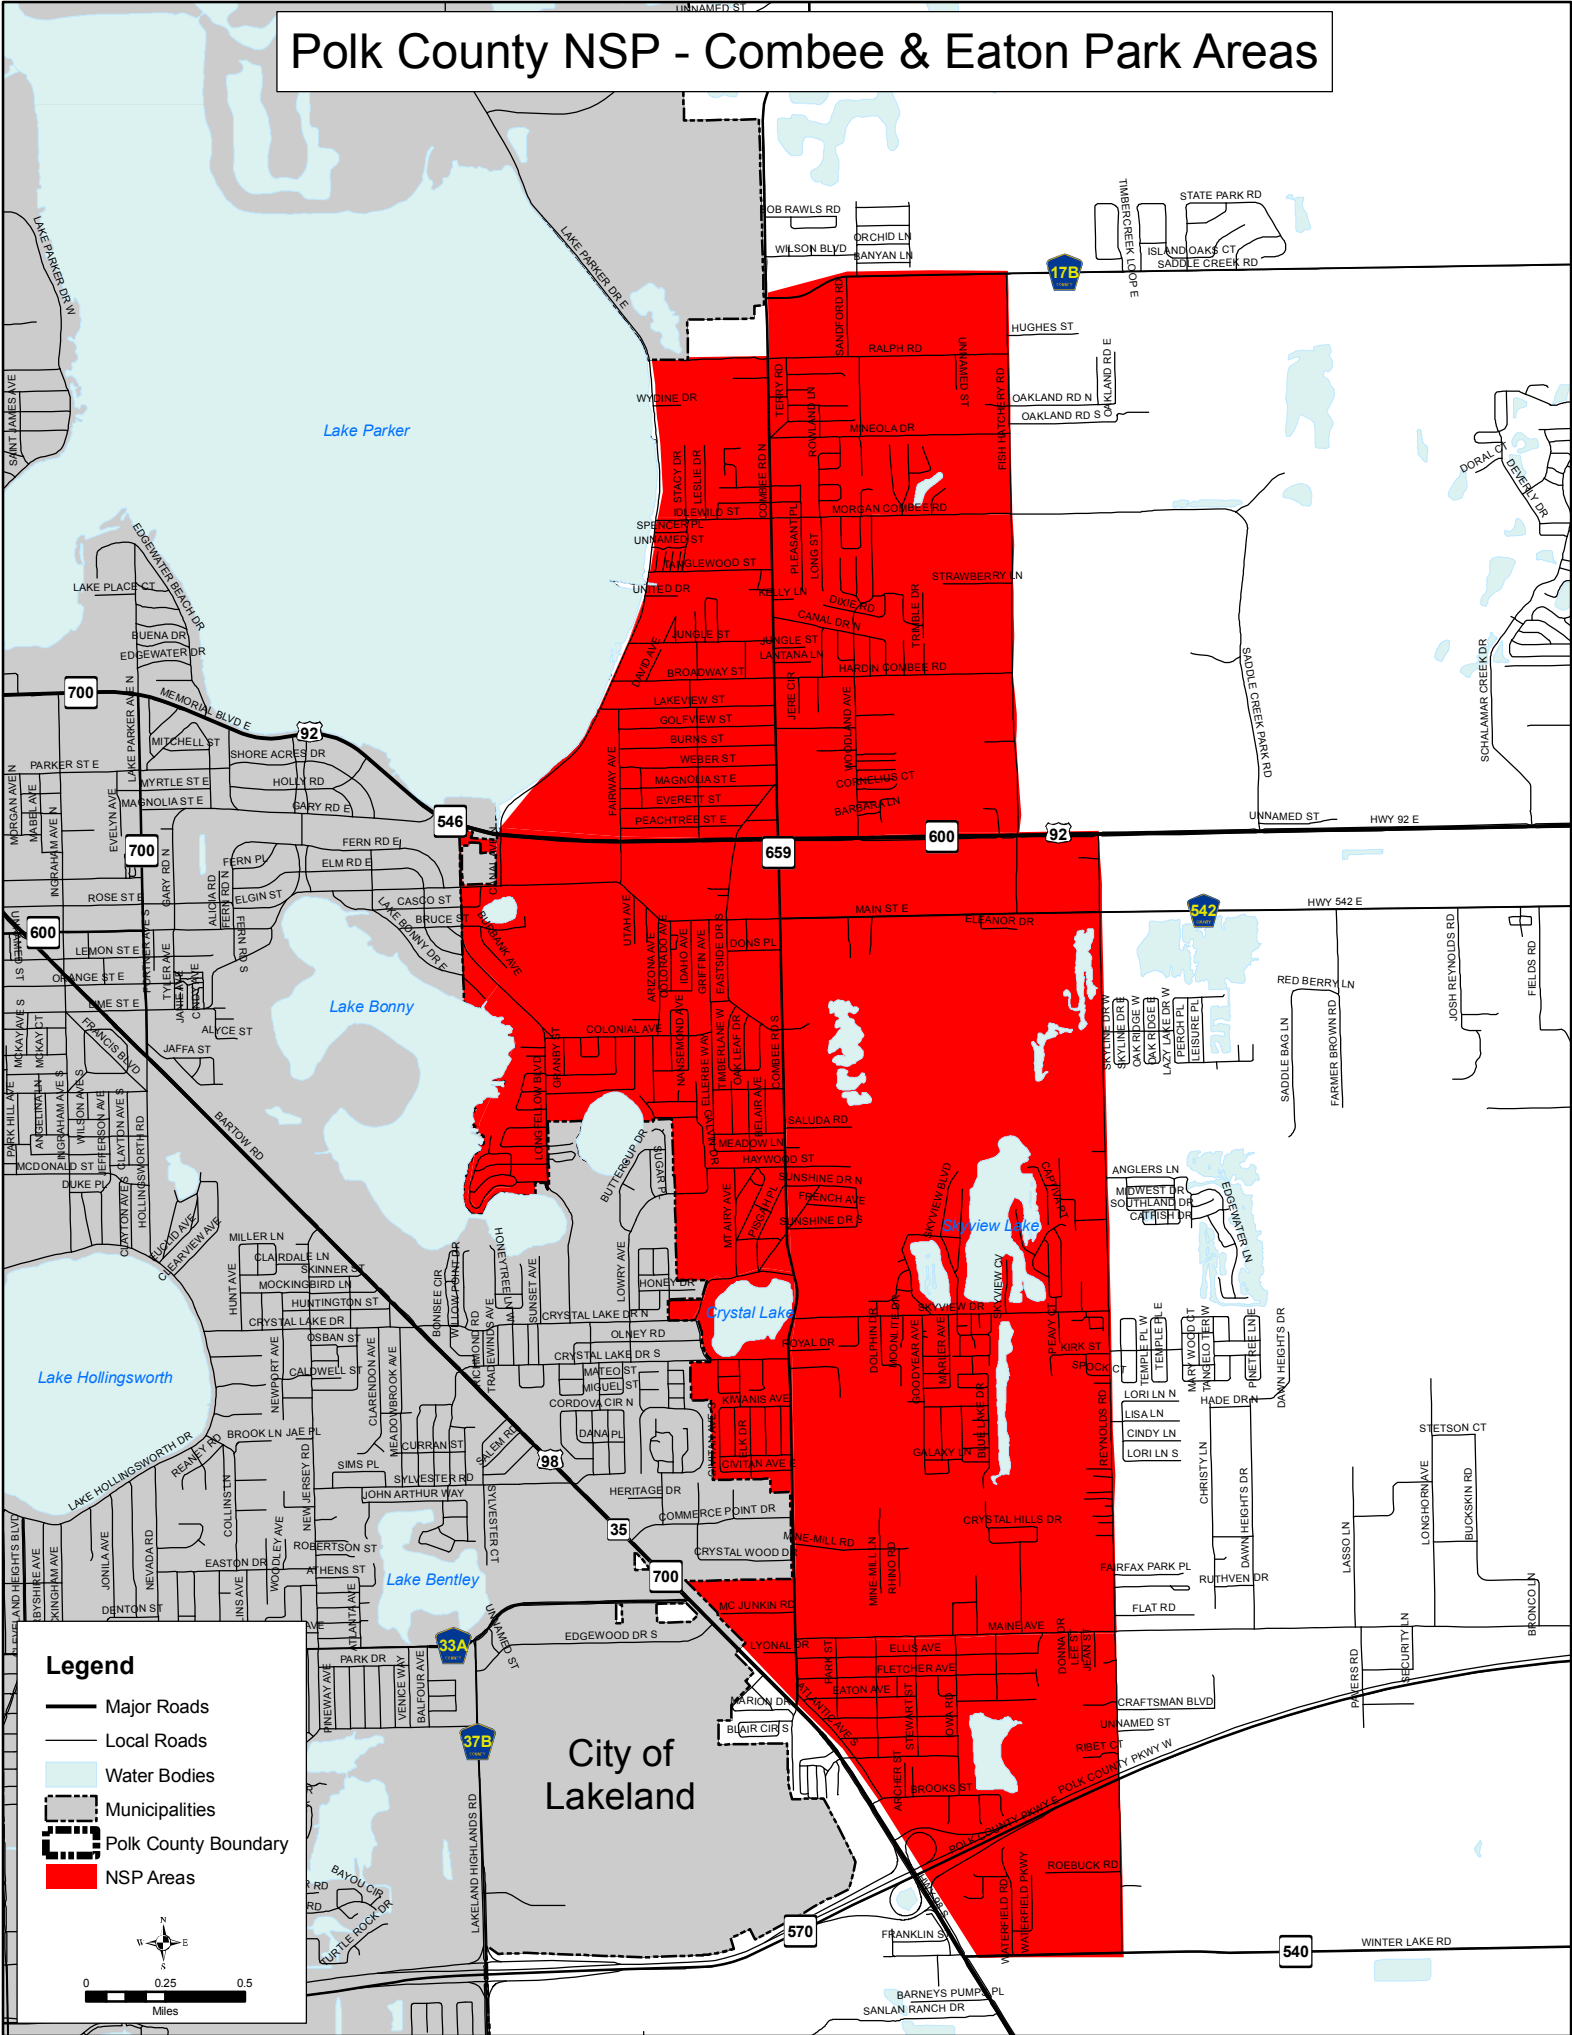

# Polk County NSP - Combee & Eaton Park Areas

## Legend

- Major Roads
- Local Roads
- Water Bodies
- Municipalities
- Polk County Boundary
- NSP Areas

City of Lakeland

540

570

700

981

33A